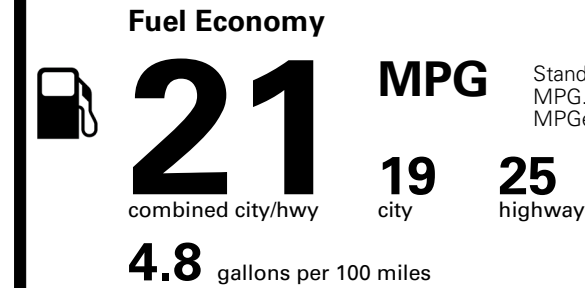

Inland Freight & Handling : \$1,600.00
Total Price : \$44,465.00

Proudly Supporting Hyundai Hope On Wheels and the Fight Against Pediatric Cancer Since 1998.

EPA DOT Fuel Economy and Environment

Gasoline Vehicle