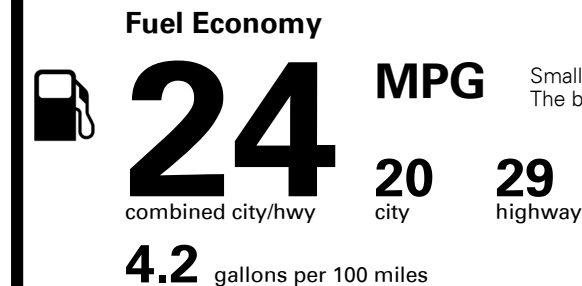

Inland Freight & Handling : \$1,600.00
Total Price : \$49,750.00

Proudly Supporting Hyundai Hope On Wheels and the Fight Against Pediatric Cancer Since 1998

Fuel Economy and Environment

Gasoline Vehicle

Small SUVs range from 14 to 125 MPG. The best vehicle rates 146 MPGe.

You spend \$1,750 more in fuel costs over 5 years compared to the average new vehicle.

Annual fuel cost \$2,050

Fuel Economy & Greenhouse Gas Rating (tailpipe only)

Smog Rating (tailpipe only)

This vehicle emits 374 grams CO₂ per mile. The best emits 0 grams per mile (tailpipe only). Producing and distributing fuel also create emissions; learn more at fueleconomy.gov.